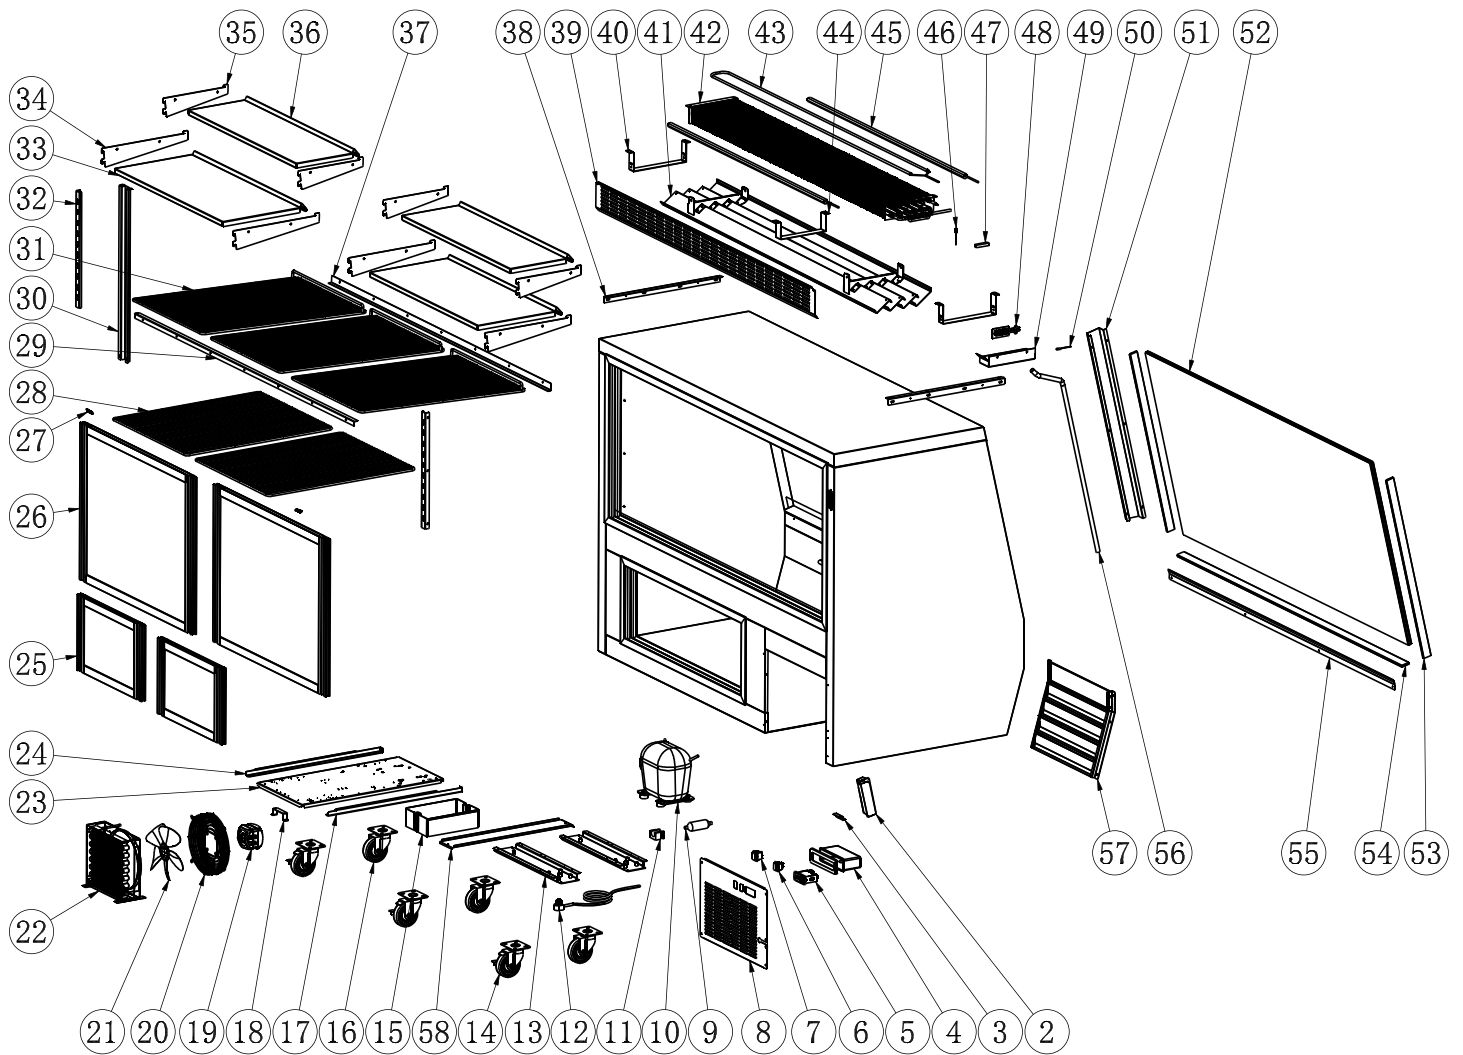

Parts Breakdown

Model RS-CN-0071D-BK 50106

Parts Breakdown

Model RS-CN-0071D-BK 50106

Item No.	Description	Position	Item No.	Description	Position	Item No.	Description	Position
AS696	Transformer for 50106	2	AA764	Condenser/Evaporator Fan Motor Blade for 50106	21	AS680	Hanging Sheet for Evaporator Baffle for 50106	40
AS658	Limited Block of Installation Board for 50106	3	AS665	Condenser for 50106	22	AS709	Baffle for Evaporator for 50106	41
AI385	Waterproof Cover of Thermostat for 50106	4	AS662	Compressor Unit Installation Board for 50106	23	AS710	Evaporator for 50106	42
AM940	Carel Temperature Controller PYGZAZ0584 for 50106	5	AS660	Left Track for Assembling Panel for 50106	24	AS711	Defrost Heater for 50106	43
AA362	LED Light Switch for 50106	6	AS698	Door for 50106	25	AS682	Evaporator Fixed Plate for 50106	44
AA124	Power Switch for 50106	7	AS699	Sliding Glass Door for 50106	26	AS712	LED Light for 50106	45
AS659	Back Grill - Black for 50106	8	AS700	Extension Spring for Sliding Door for 50106	27	AS684	Evaporator Temperature Sensor for 50106	46
AI968	Filter for 50106	9	AS701	Bottom Shelf for 50106	28	AS692	Defrost Heater Fuse for 50106	47
AS697	Compressor for 50106	10	AS702	Back Shelf Support Board for 50106	29	AS686	Cover Board for Temp Sensor for 50106	48
AI969	Filter Fixer for 50106	11	AS703	Middle Bracket for 50106	30	AG542	Inner Drain Pipe for 50106	49
AA805	Power Cord for 50106	12	AS704	Middle Shelf for 50106	31	AS685	Temperature Sensor of Cabinet Inside for 50106	50
AS661	Support Board of Feet for 50106	13	AS671	Bracket for 50106	32	AS691	Air Pipe Protection Board for 50106	51
26246	Castor with Brake for 50106	14	AS705	Bottom Interior Floor for 50106	33	AS713	Front Glass for 50106	52
AA874	Outer Drain Pan for 50106	15	AS674	Bottom Left Shelf Support Board for 50106	34	AS688	Left Supporting Plate for Front Glass for 50106	53
26247	Castor without Brake for 50106	16	AS675	Upper Left Shelf Support Board for 50106	35	AS714	Bottom Supporting Plate for Front Glass for 50106	54
AS664	Right Track for Assembling Panel for 50106	17	AS706	Upper Interior Floor for 50106	36	AS715	Baffle for Front Glass for 50106	55
AS663	Handle of Compressor Installation Board for 50106	18	AS707	Front Shelf Support Board for 50106	37	AA528	Inner Drain Pipe for 50106	56
AG448	Evaporator Fan Motor for 50106	19	AS678	Top Board Connector for 50106	38	AS656	Front Grill - Black for 50106	57
AL996	Condenser Fan Cover for 50106	20	AS708	Grill for Evaporator for 50106	39	AS693	Protect Board of Machine Room for 50106	58